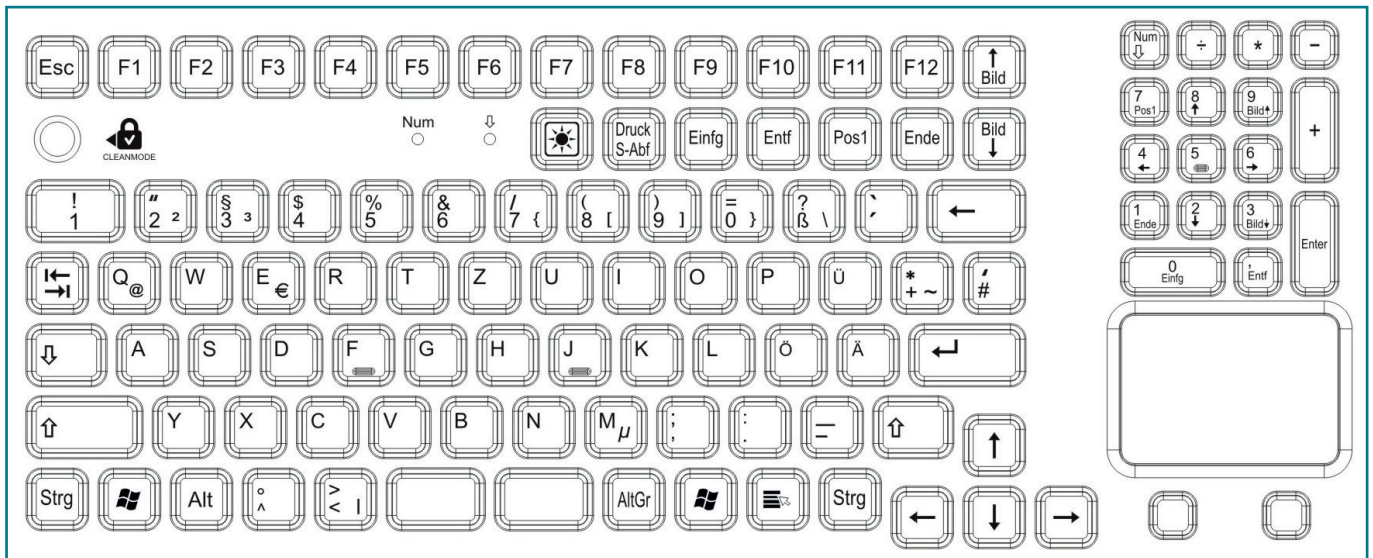

SPECIAL KEYBOARD FUNCTIONS

Keylock / Clean Mode:

To activate or deactivate the clean mode, hold this key down for 2 seconds. This deactivates the key function and the touchpad. You can then clean the keyboard without triggering any incorrect commands.

Touchpad-Tapping:

Touchpad tapping allows you to use different functions by typing the touchpad surface once or several times (e.g. in word processing: single tap to position the cursor, double tap to select paragraphs)

You can find operating instructions and hints on cleaning and disinfecting at:

www.gett-group-service.com